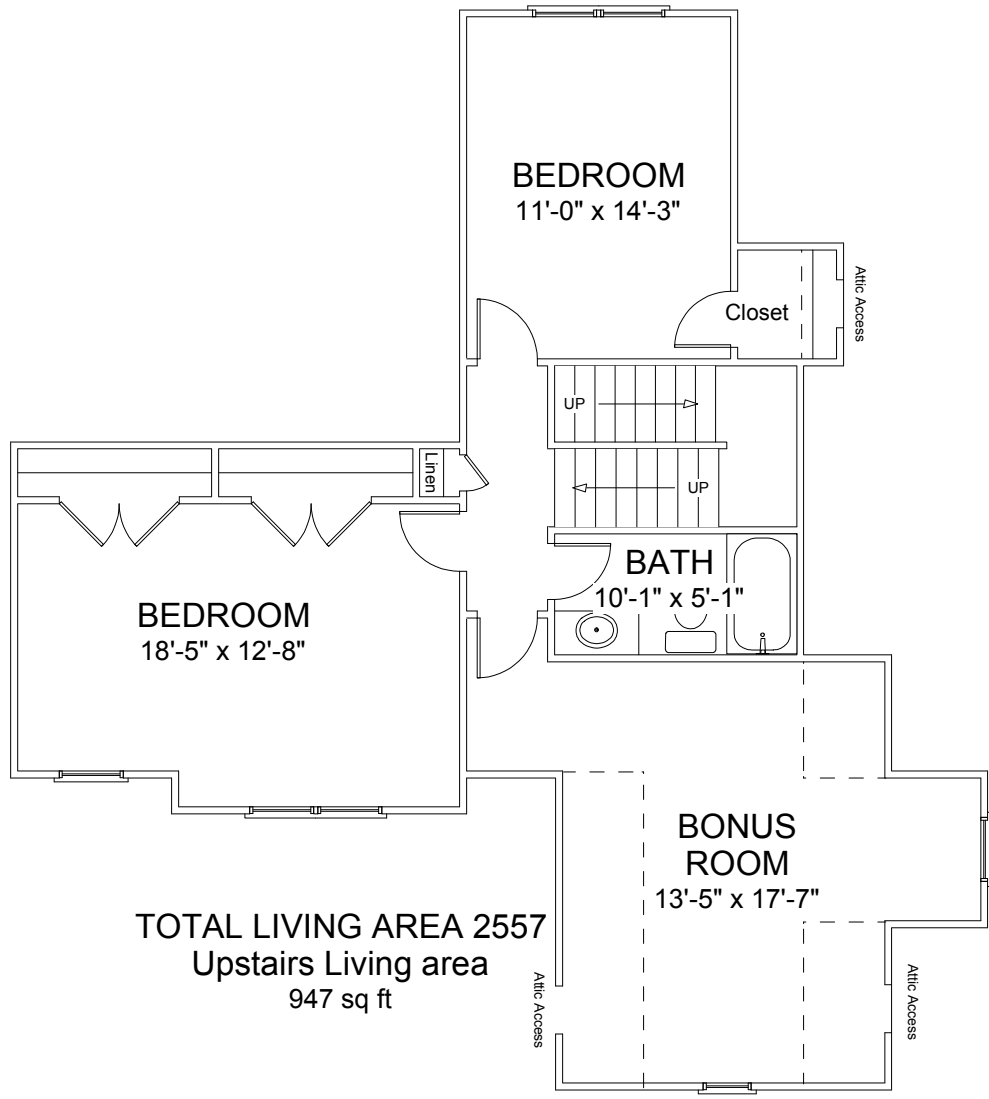

Lot 8 The Homestead

*Door swings may be reversed

Pond View

Pond View

Pond View

Pond View

TOTAL LIVING AREA 2557
Upstairs Living area
947 sq ft