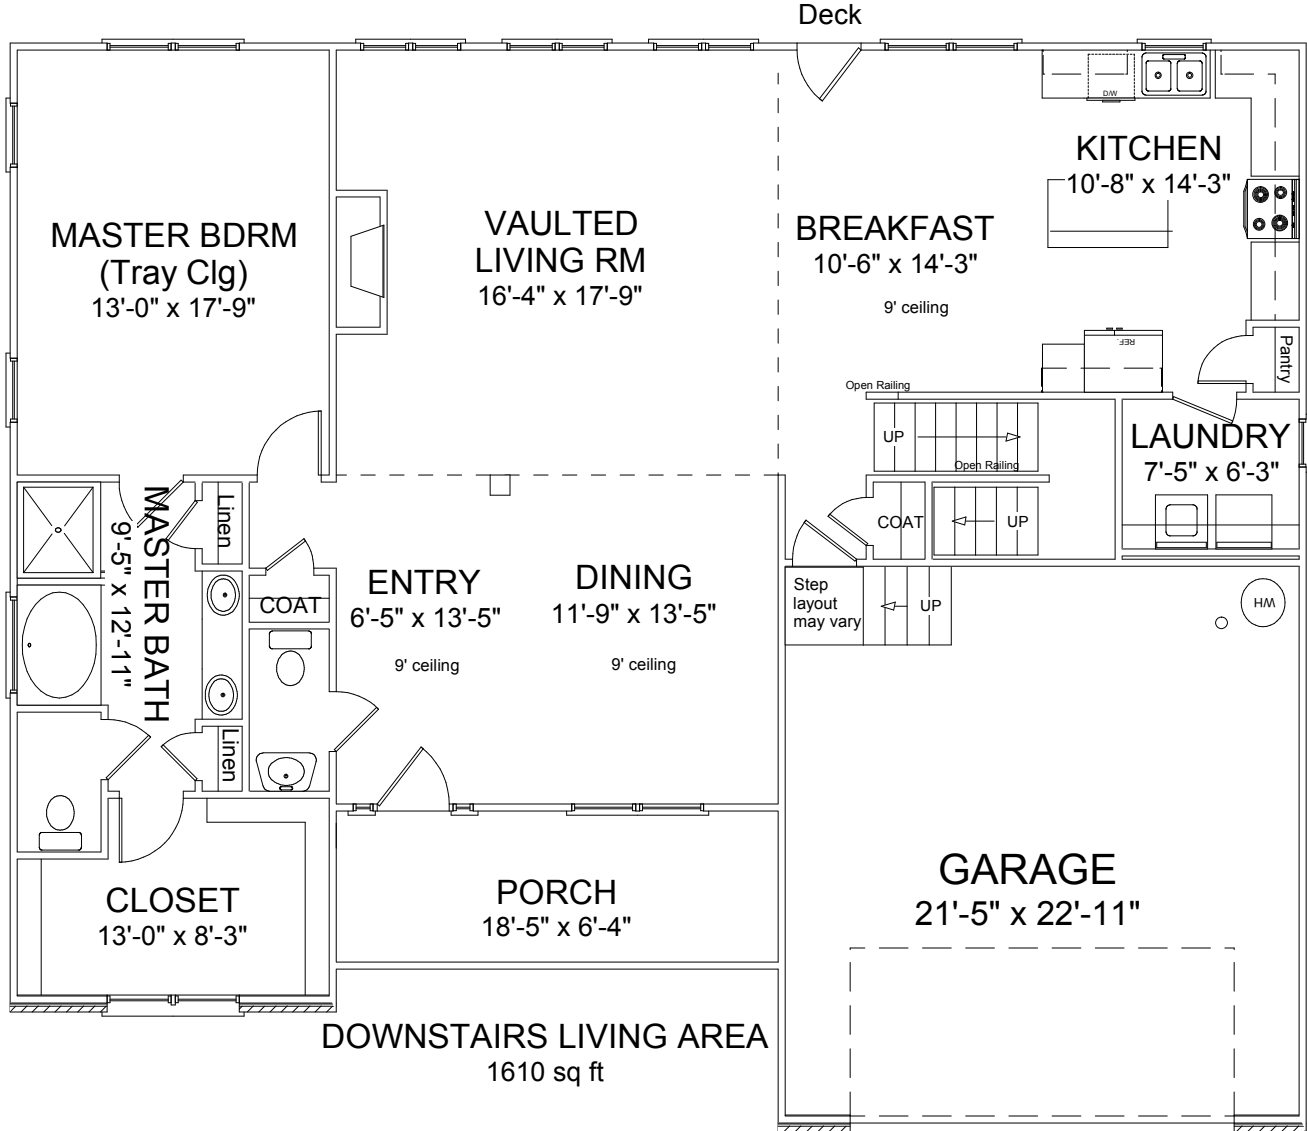

Lot 8 The Homestead

*Door swings may be reversed

Pond View

Pond View

Pond View

Pond View

TOTAL LIVING AREA 2557
Upstairs Living area
947 sq ft