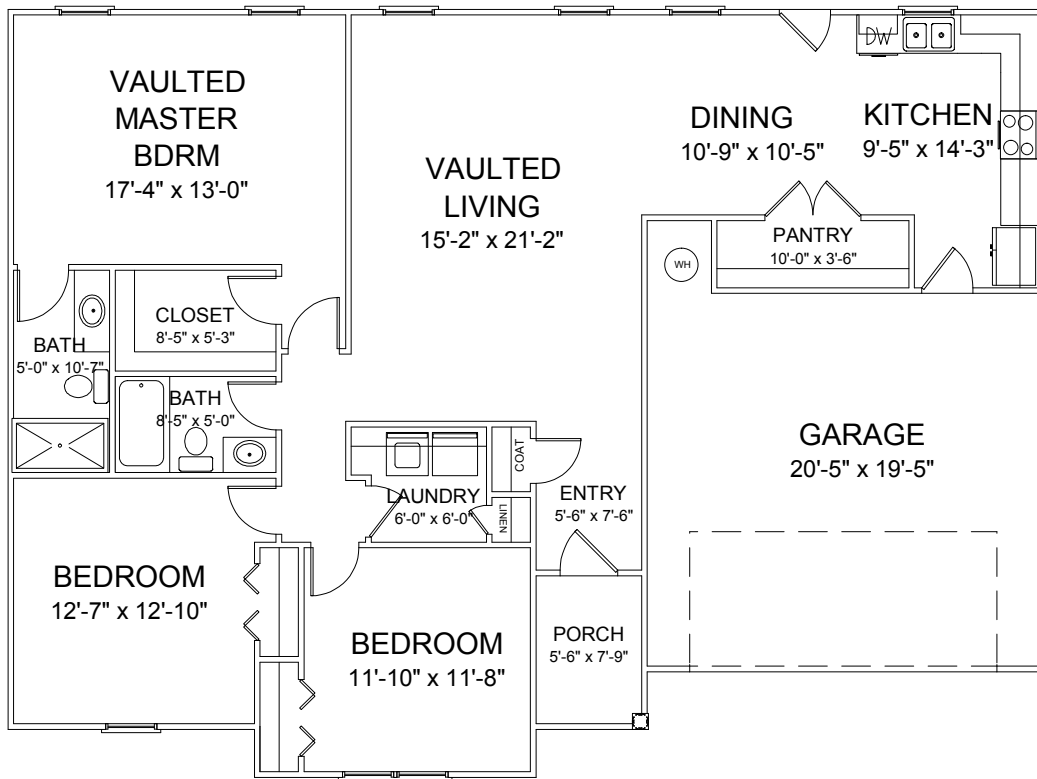

- *Size, shape and # of gable vents may change
- *Size, shape and # of porch posts may change
- *Door swings may be reversed
- *Home may be reversed upon lot

Zeigler

LIVING AREA
1526 sq ft