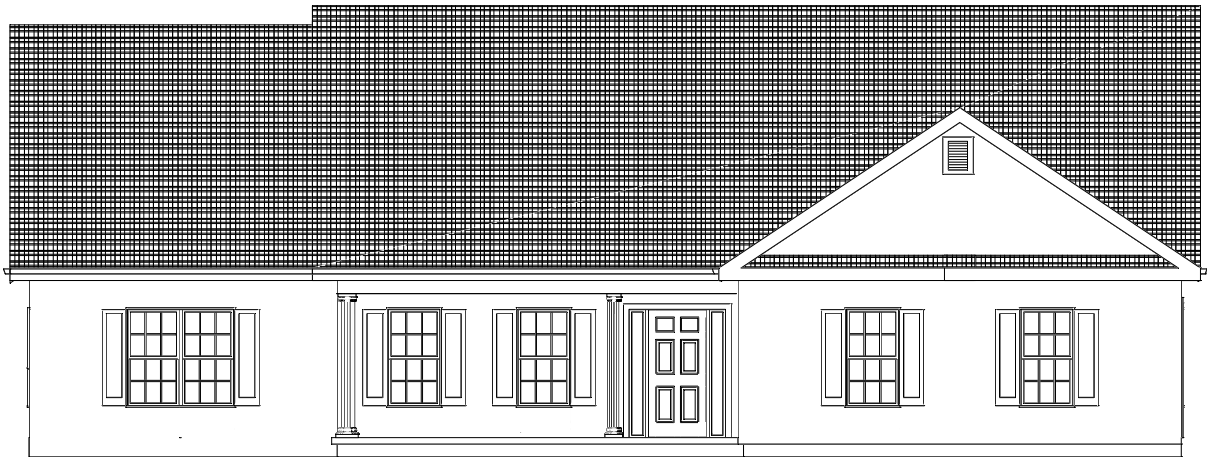

Edmund- 4 BR Side Load Garage (Larger island version)

- Location and shape of gable vents may change
- House may be reversed and door swings may reverse
- 5' shower or Garden tub/shower combo in Master Bath
- Can be built with a side-load garage