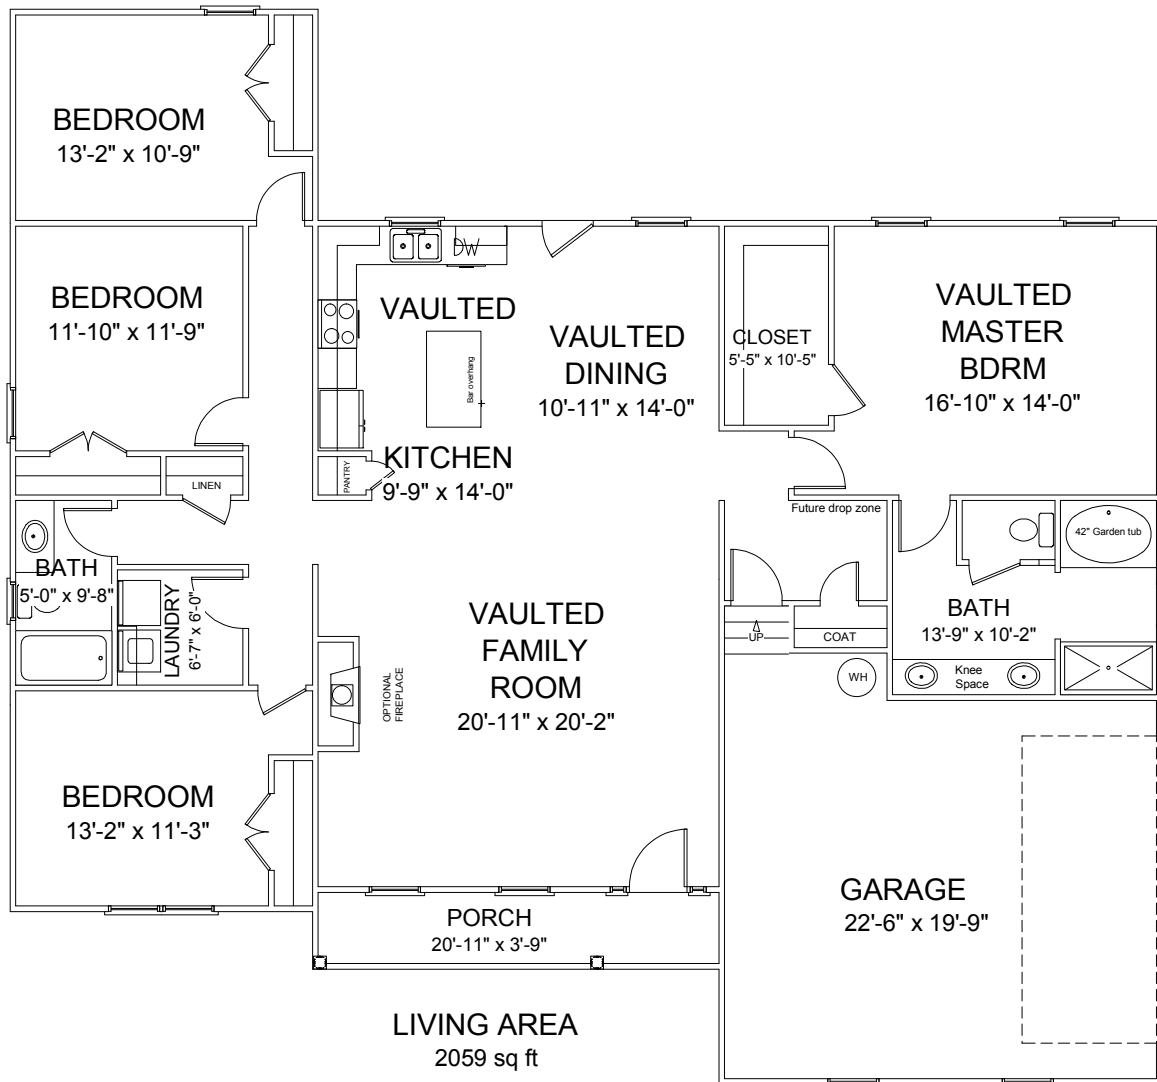

Edmund- 4 BR Side Load Garage (Larger island version)

- Location and shape of gable vents may change
- House may be reversed and door swings may reverse
- 5' shower or Garden tub/shower combo in Master Bath
- Can be built with a side-load garage