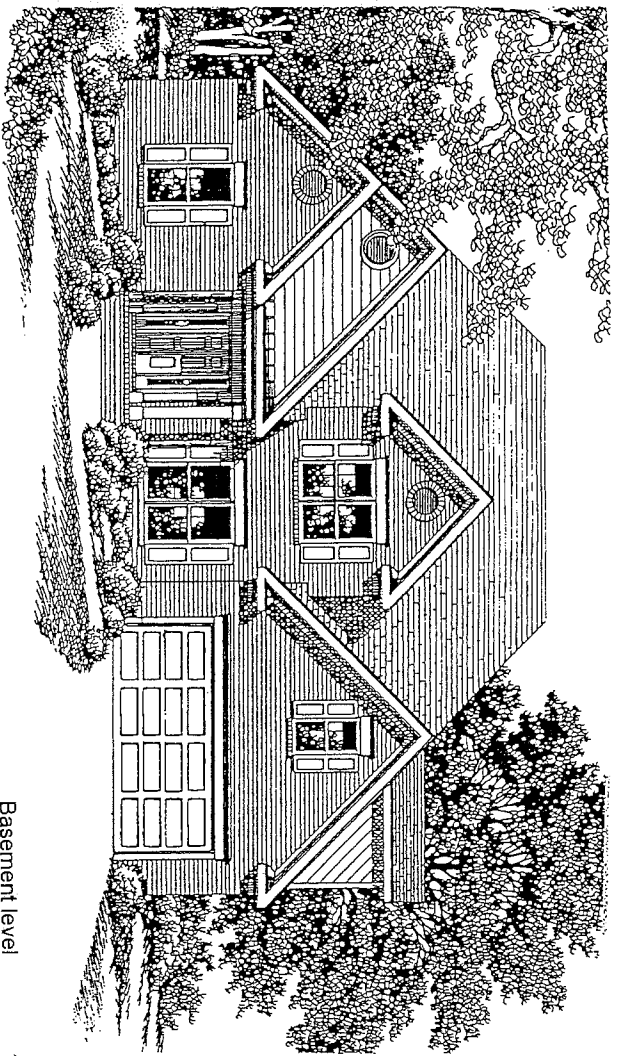

Lot 4 Hidden Meadows

COLLIER with Basement

- * Will have side-load garage
- * Full brick veneer, except for small details
- Approximately 2900 sqft heated Area

Home may be reversed on lot
 Roof returns & eyebrows may be deleted
 Size, shape, # of gable vents may change
 See contract for brick veneer locations
 See contract for front & garage door specs
 Window & door trim may change
 Metal roofing is not included