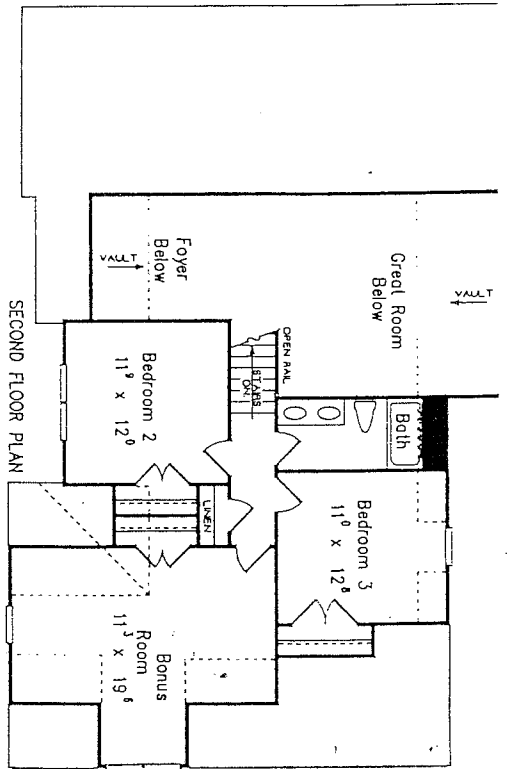

Lot 4 Hidden Meadows

COLLIER with Basement

- * Will have side-load garage
- * Full brick veneer, except for small details
- Approximately 2900 sqft heated Area

Home may be reversed on lot
 Roof returns & eyebrows may be deleted
 Size, shape, # of gable vents may change
 See contract for brick veneer locations
 See contract for front & garage door specs
 Window & door trim may change
 Metal roofing is not included