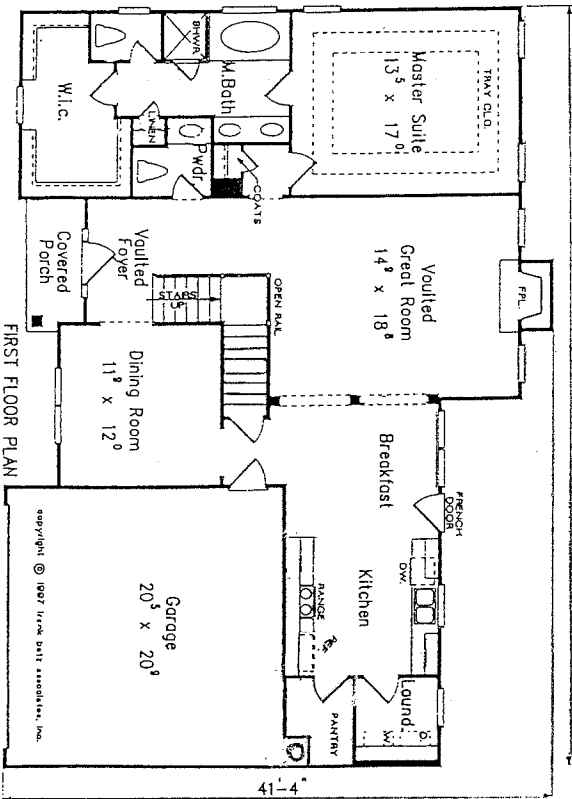

Lot 4 Hidden Meadows

COLLIER with Basement

- * Will have side-load garage
- * Full brick veneer, except for small details
- Approximately 2900 sqft heated Area

Home may be reversed on lot
 Roof returns & eyebrows may be deleted
 Size, shape, # of gable vents may change
 See contract for brick veneer locations
 See contract for front & garage door specs
 Window & door trim may change
 Metal roofing is not included