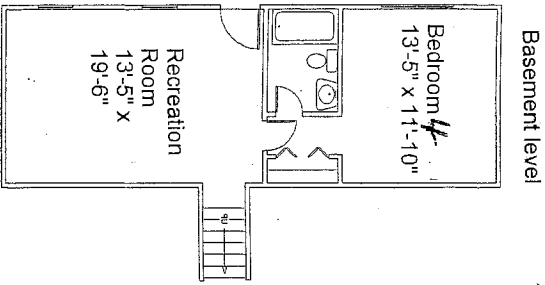

Lot 4 Hidden Meadows

COLLIER with Basement

- * Will have side-load garage
- * Full brick veneer, except for small details
- Approximately 2900 sqft heated Area

Home may be reversed on lot
 Roof returns & eyebrows may be deleted
 Size, shape, # of gable vents may change
 See contract for brick veneer locations
 See contract for front & garage door specs
 Window & door trim may change
 Metal roofing is not included